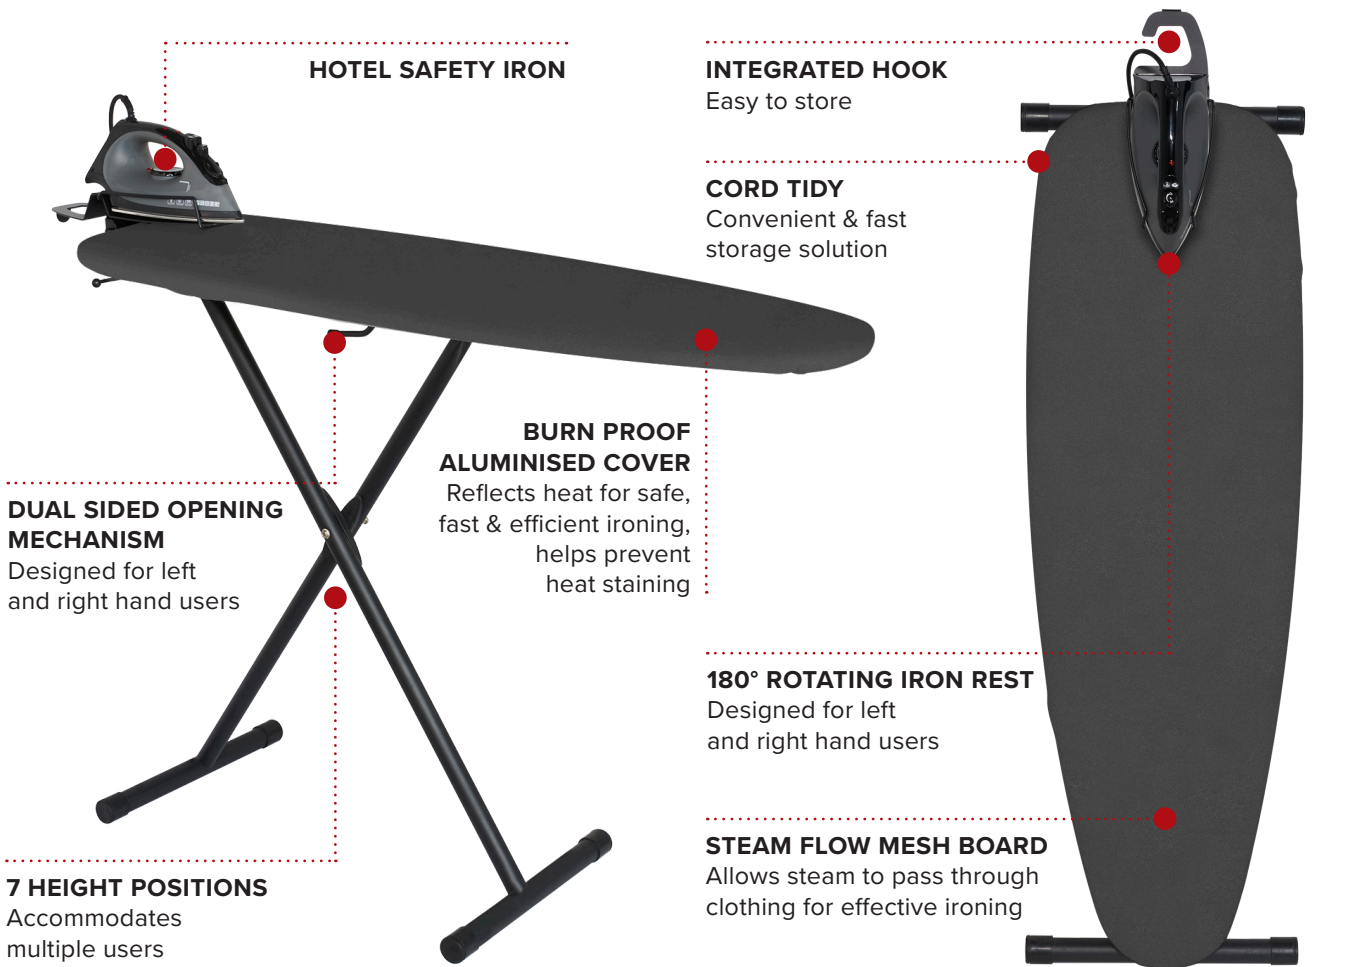

# OXFORD IRONING CENTRE - DARK GREY

**HOTEL SAFETY IRON**

**INTEGRATED HOOK**  
Easy to store

**CORD TIDY**  
Convenient & fast storage solution

**BURN PROOF ALUMINISED COVER**  
Reflects heat for safe, fast & efficient ironing, helps prevent heat staining

**DUAL SIDED OPENING MECHANISM**  
Designed for left and right hand users

**180° ROTATING IRON REST**  
Designed for left and right hand users

**7 HEIGHT POSITIONS**  
Accommodates multiple users

**STEAM FLOW MESH BOARD**  
Allows steam to pass through clothing for effective ironing

- Lightweight
- Durable black powder coated legs & frame
- Multi surface rubber feet
- Easy open mechanism
- Felt backed replaceable cover
- Supplied with 1200W hotel safety iron
- Anti-theft security box
- 3 way auto cut off system
- Horizontal & vertical steam function

**Specification**

5.3kg  
Pack Qty: 2

**Options**

STEAM IRON / DRY IRON  
Black/Light Grey cover UK or EU plug  
Black/Dark Grey cover UK or EU plug

**3 YEAR ELECTRICAL GUARANTEE**

**BRITISH DESIGNED**

**ANTI DRIP**