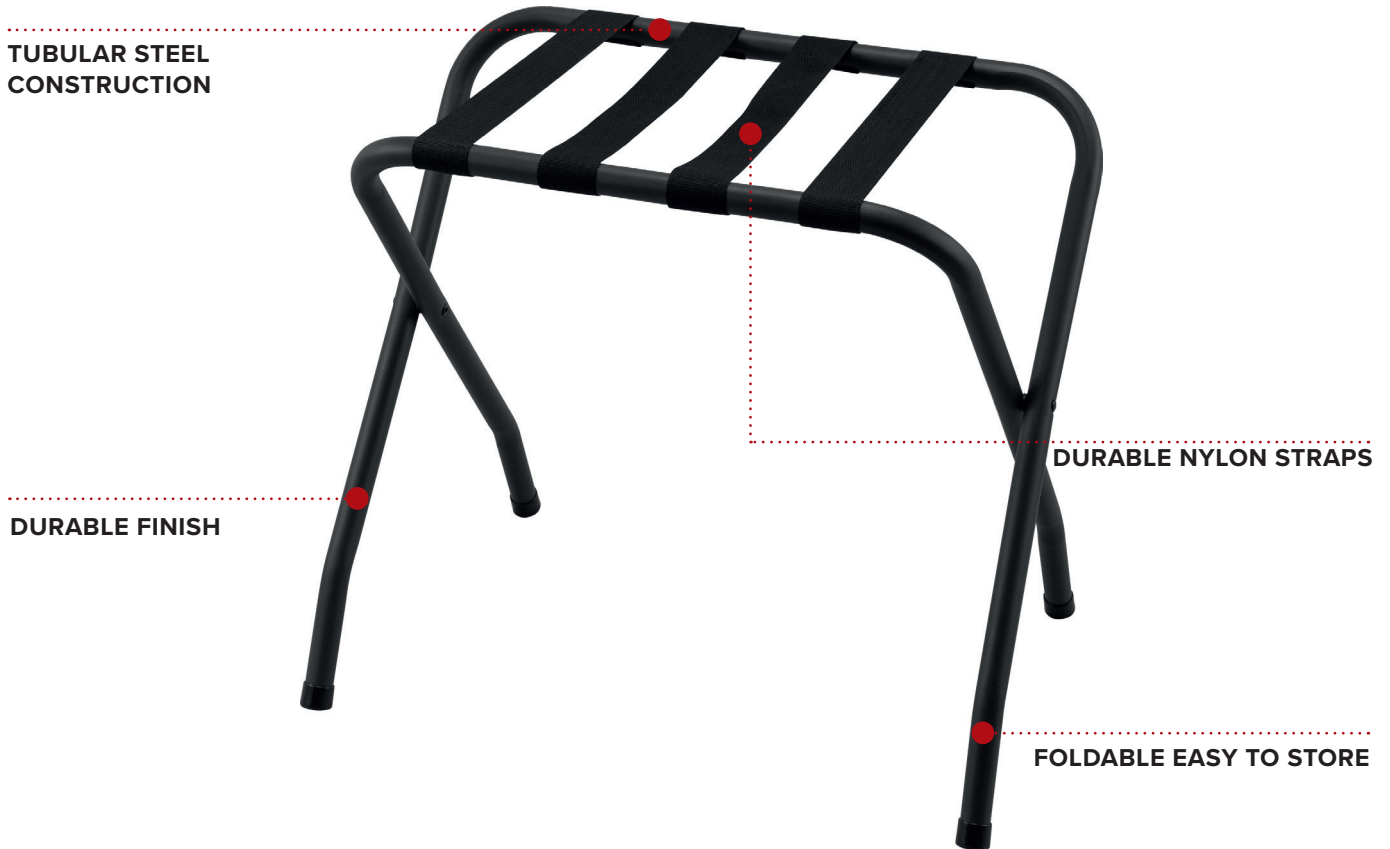

# ASHTON METAL LUGGAGE RACK - WITHOUT BACK BLACK

- Holds up to 50kg

**Specification**

1.9kg  
Pack Qty: 4

**Options**

Chrome/Black  
Black