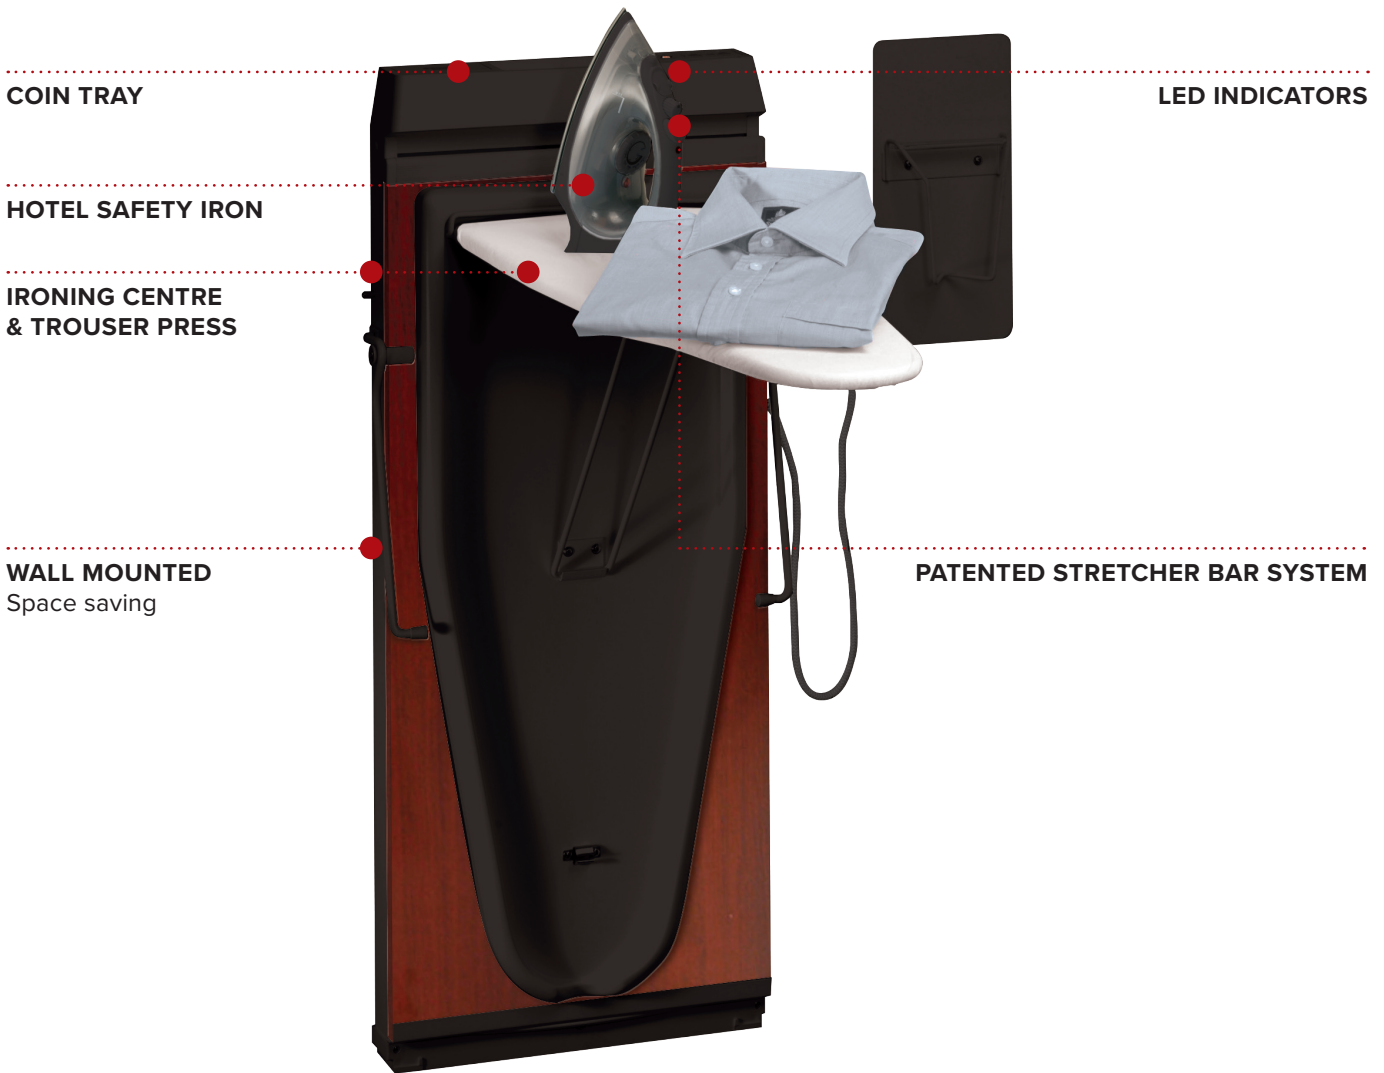

6600 TROUSER PRESS

- 15 minute timer
- Manual cancel option
- Supplied with 1200W Steam hotel safety iron
- Supplied with wall mounted iron rest
- Automatic cut off
- Supplied with fixings

Specification

Hard wired
210W
220 - 240V ~ 50-60Hz

Options

UK/EU/SWISS PLUG
Beech
Black ash
Mahogany
Havana white pine
Oak

Satin chrome
Walnut
Brown sorano oak
White